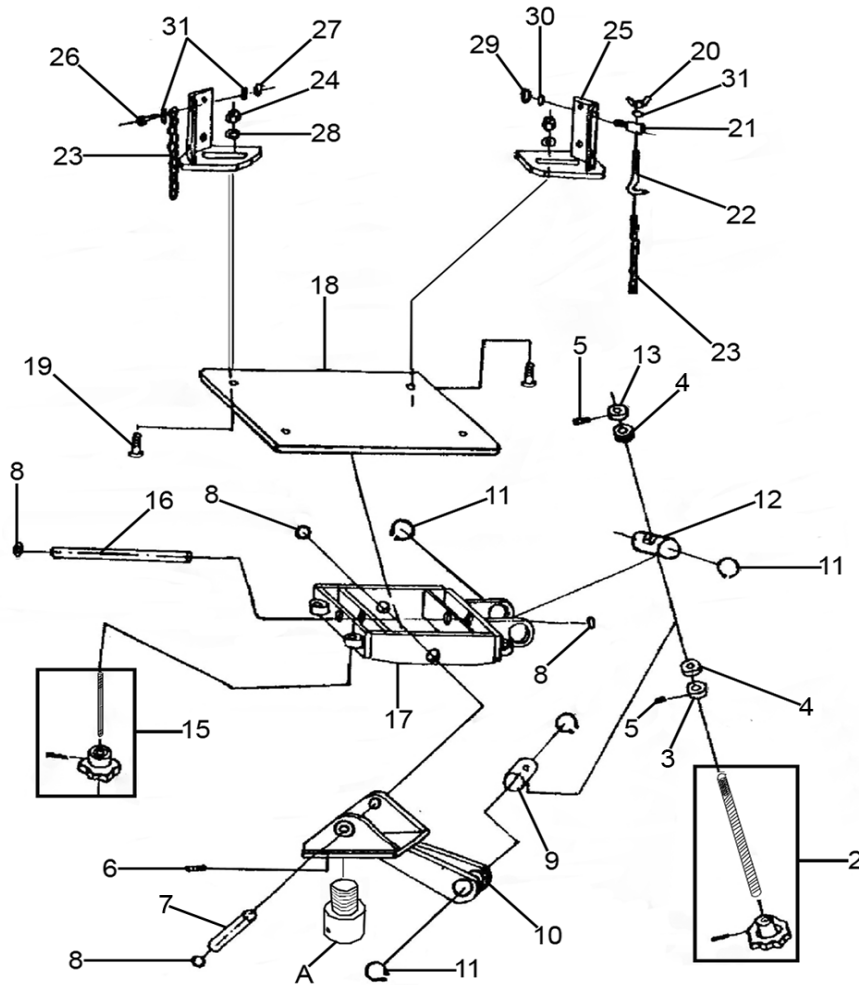

Parts Information:
Adjustable Gearbox Support 1000kg
Capacity for 500TTJ and 800TTJ
Model No: ADT5

Item	Part No.	Description	Qty
2	ADT5.02	Grip Assembly (c/w Spring Pin)	1
3	ADT5.03	Special Nut M16	1
4	B/51202	Bearing Race	2
5	GSM610.S	Grub Screw M6 x 10mm	2
6	GSM810.S	Grub Screw M8 x 10mm	1
7	ADT5.07	Connecting Rod	1
8	3015CXD.01	External Circlip 16.3mm ID.	4
9	ADT5.09	Connecting Rod A	1
10	ADT5.10	Bottom Plate Assembly	1
11	ADT5.11	External Circlip 29.3mm ID.	4
12	ADT5.12	Connecting Rod B	1
13	ADT5.13	Special Nut M12	1
15	ADT5.15	Grip Assembly (c/w Spring Pin & Adj. Screw)	4
16	ADT5.16	Connecting Rod C	1
17	ADT5.17	Tilting Saddle Assembly 212 x 177mm	1
18	ADT5.18	Saddle, 370 x 270 mm	1

Item	Part No.	Description	Qty
19	SS1235.S	Hex Head Set Screw M12 x 35mm	4
20	SN8.SW	Wing Nut M8	2
21	ADT5.21	Hook Screw	2
22	ADT5.22	Chain Bolt M8 x 95mm	2
23	ADT5.23	Chain	2
24	SN12.S	Steel Nut M12	4
25	ADT5.25	Stationary Plate	4
26	SS825.S	Hex Head Set Screw M8 x 25mm	2
27	SN8.S	Steel Nut M8	2
28	FWM12.S	Flat Washer M12	4
29	SN10.S	Steel Nut M10	2
30	FWM10.S	Flat Washer M10	2
31	FWM8.S	Flat Washer M8	4
A	ADT5.A	Adaptor, Base Plate	1
--	ADT5.32	Centre Screw in Boss (Not Shown)	--
--	ADT5.232	Base Plate Connector (Not Shown)	--